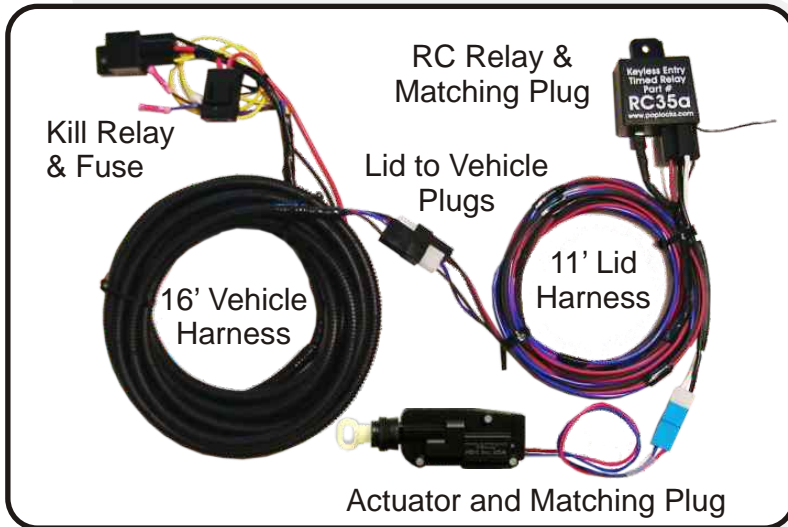

Simplify your installation...

BA-Flat Actuator

With DN Snap-On Nosepiece

Features:

180,000+ cycle tested, very robust, longest lasting actuator with push/pull of 12 pounds. New actuator is smaller and flatter than traditional styles. Snap-On nosepiece allows installation freedom.