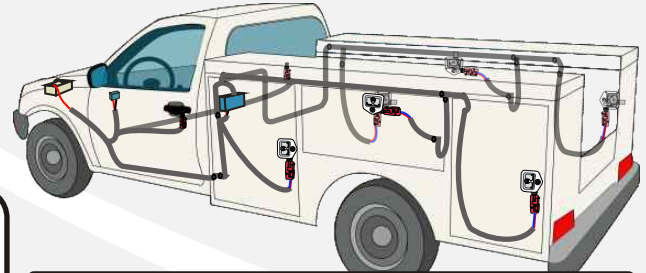

Simplify your installation...

BA-Flat Actuator

With DN Snap-On Nosepiece

Features:

180,000+ cycle tested, very robust, longest lasting actuator with push/pull of 12 pounds. New actuator is smaller and flatter than traditional styles. Snap-On nosepiece allows installation freedom.