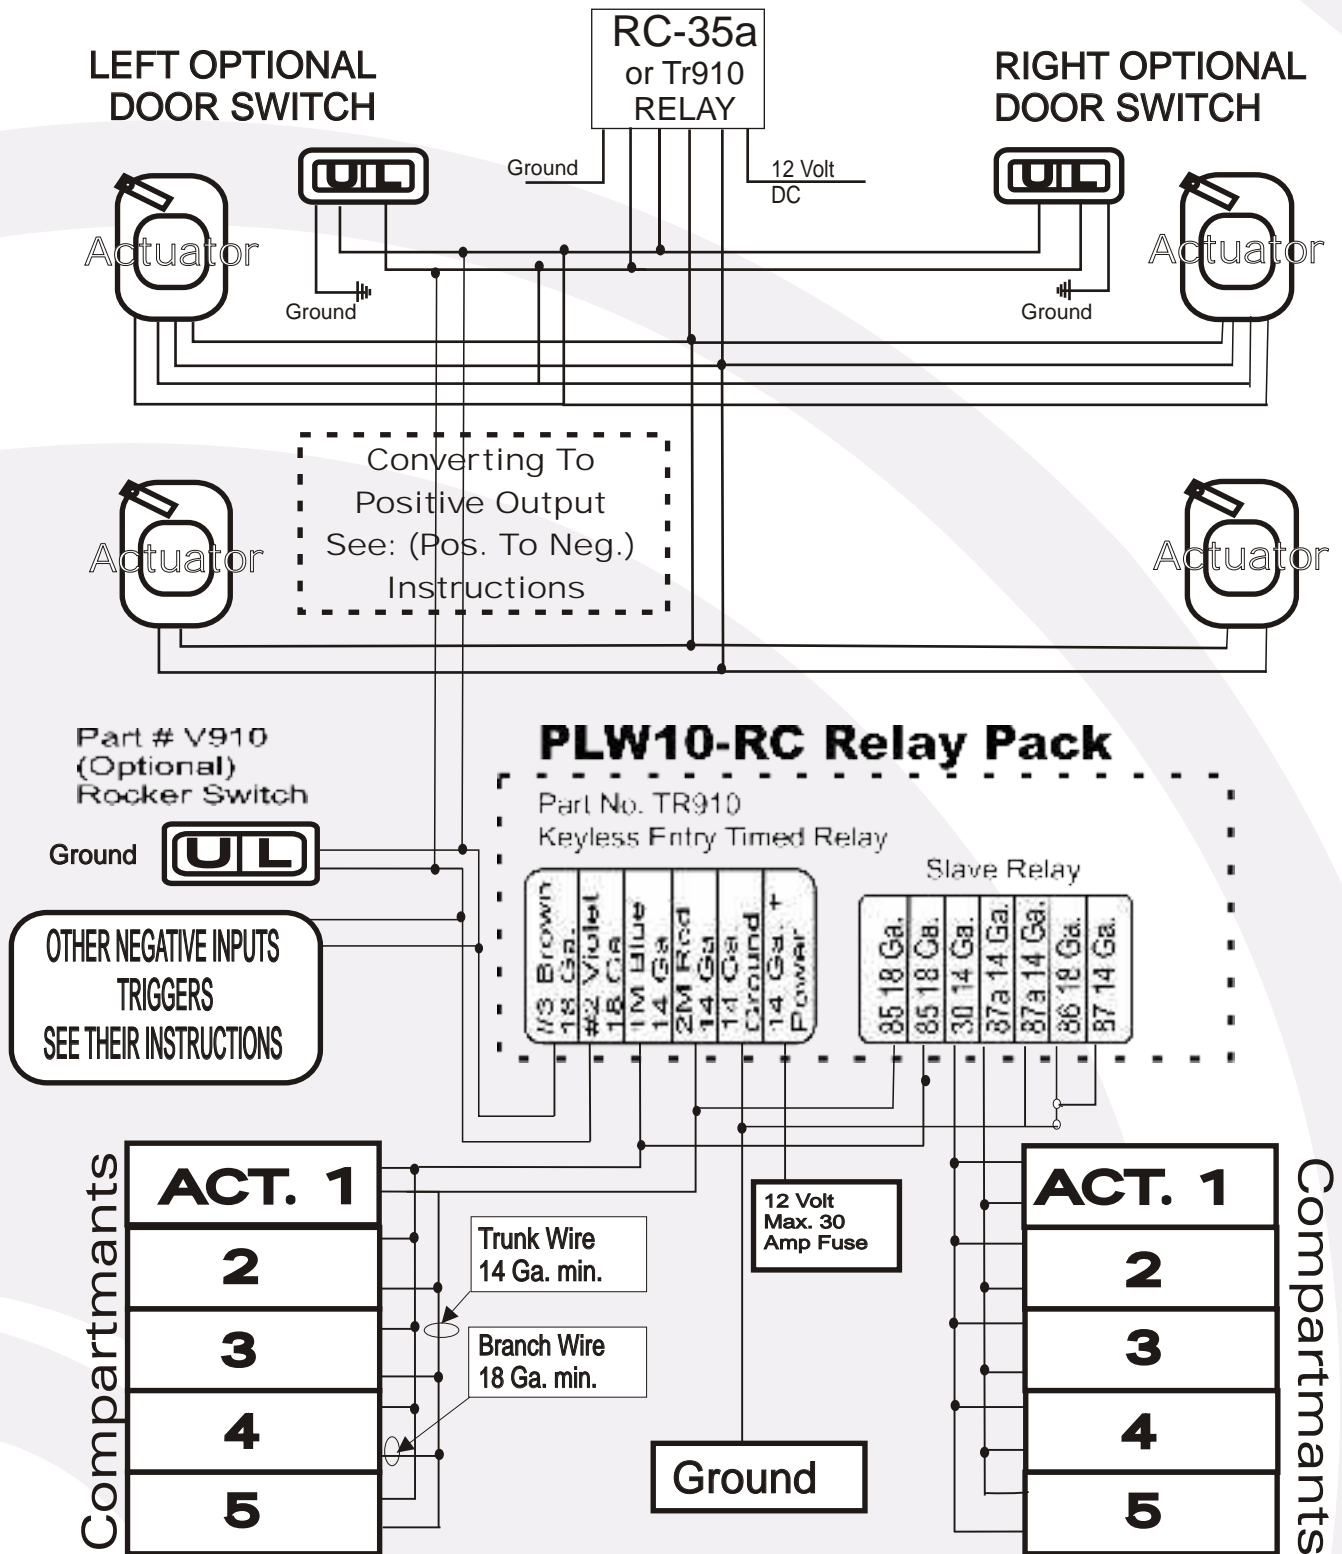

RC35a & PLW10-RC

4 Door Cab, 10 Door Compartment to Compartment Interface

Part # MES4D or HD4D Power Locking Kit Shown W/RC35a Keyless Entry Relay

TR910, RC35 & PL910

Relay Schematic

Part # TR910, RC35 (Keyless Entry & Timed Relay)

Neg. to Pos. Converter part # PL910

5 WIRE SWITCH INTERFACE SCHEMATIC