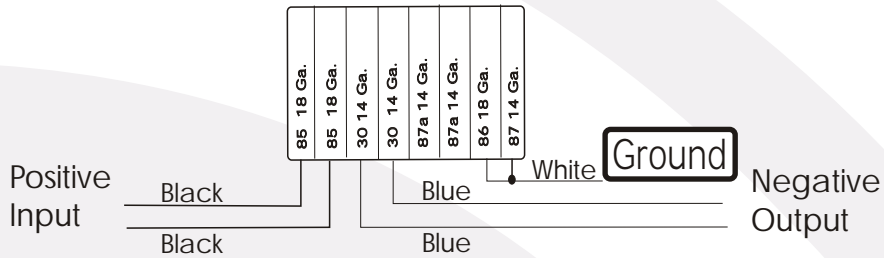

Neg. to Pos. Converter part # PL910