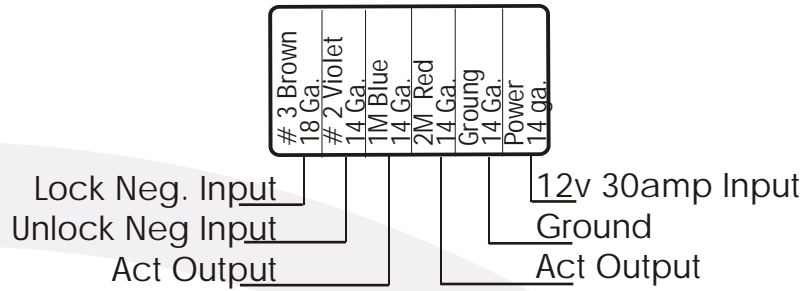

RC35a & PLW10-RC

4 Door Cab, 10 Door Compartment to Compartment Interface

Part # MES4D or HD4D Power Locking Kit Shown W/RC35a Keyless Entry Relay

TR910, RC35 & PL910

Relay Schematic

Part # TR910, RC35 (Keyless Entry & Timed Relay)

Neg. to Pos. Converter part # PL910

5 WIRE SWITCH INTERFACE SCHEMATIC